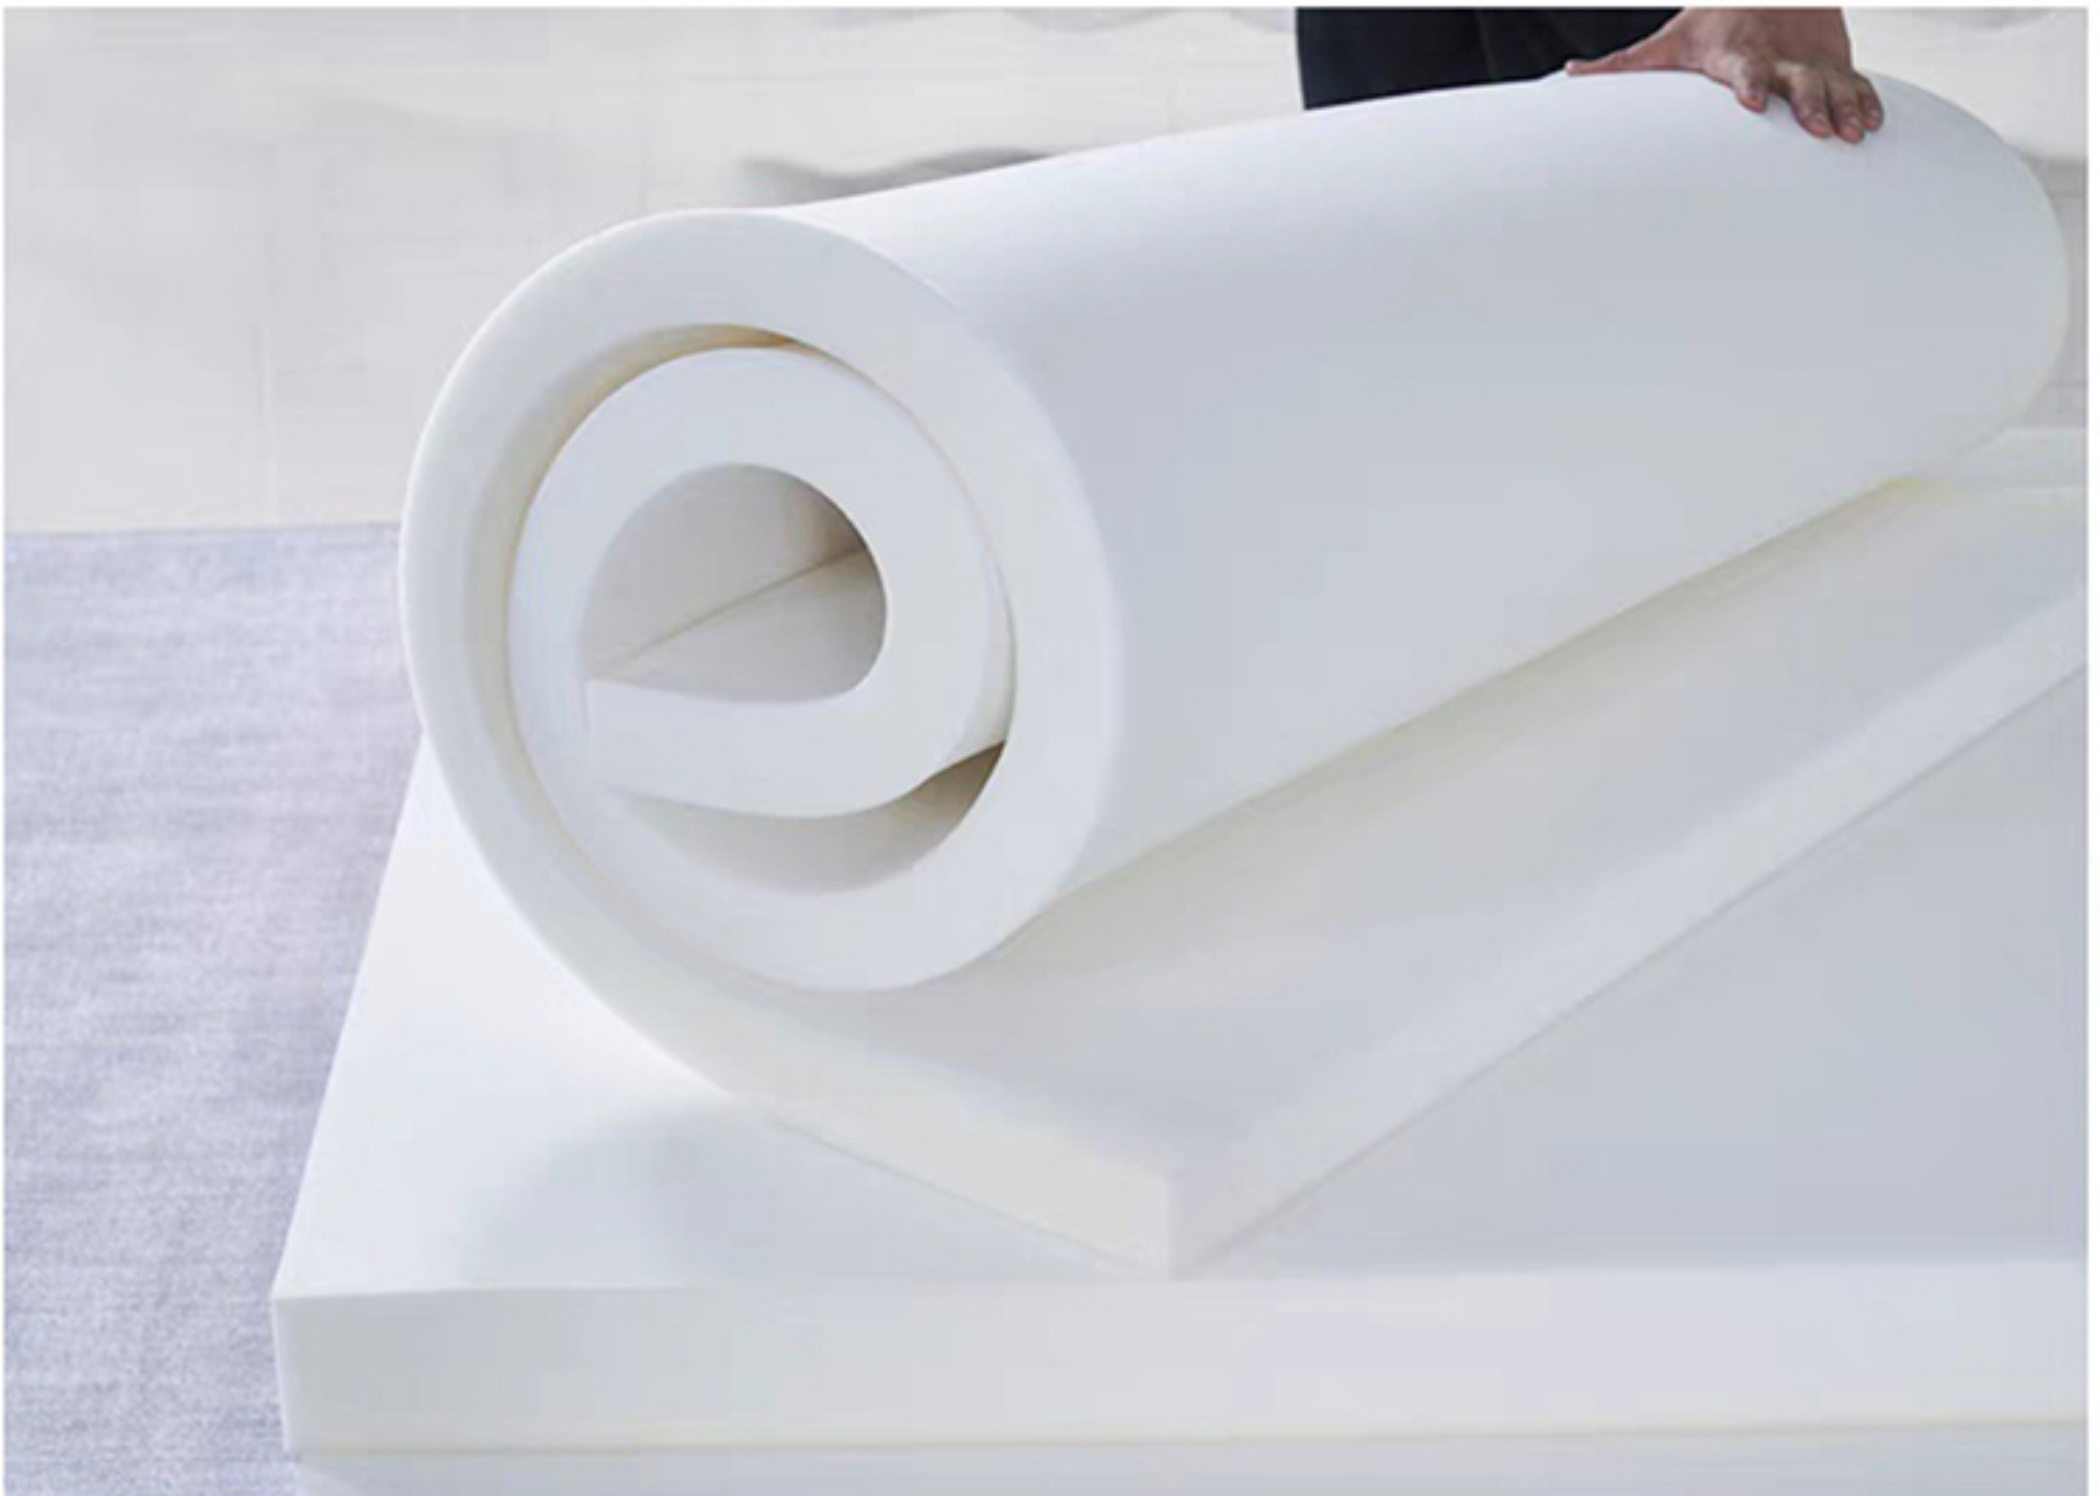

Foldable storage does not take up space

The mattress is soft and foldable
convenient for storage and transportation.

Make life easier and more convenient