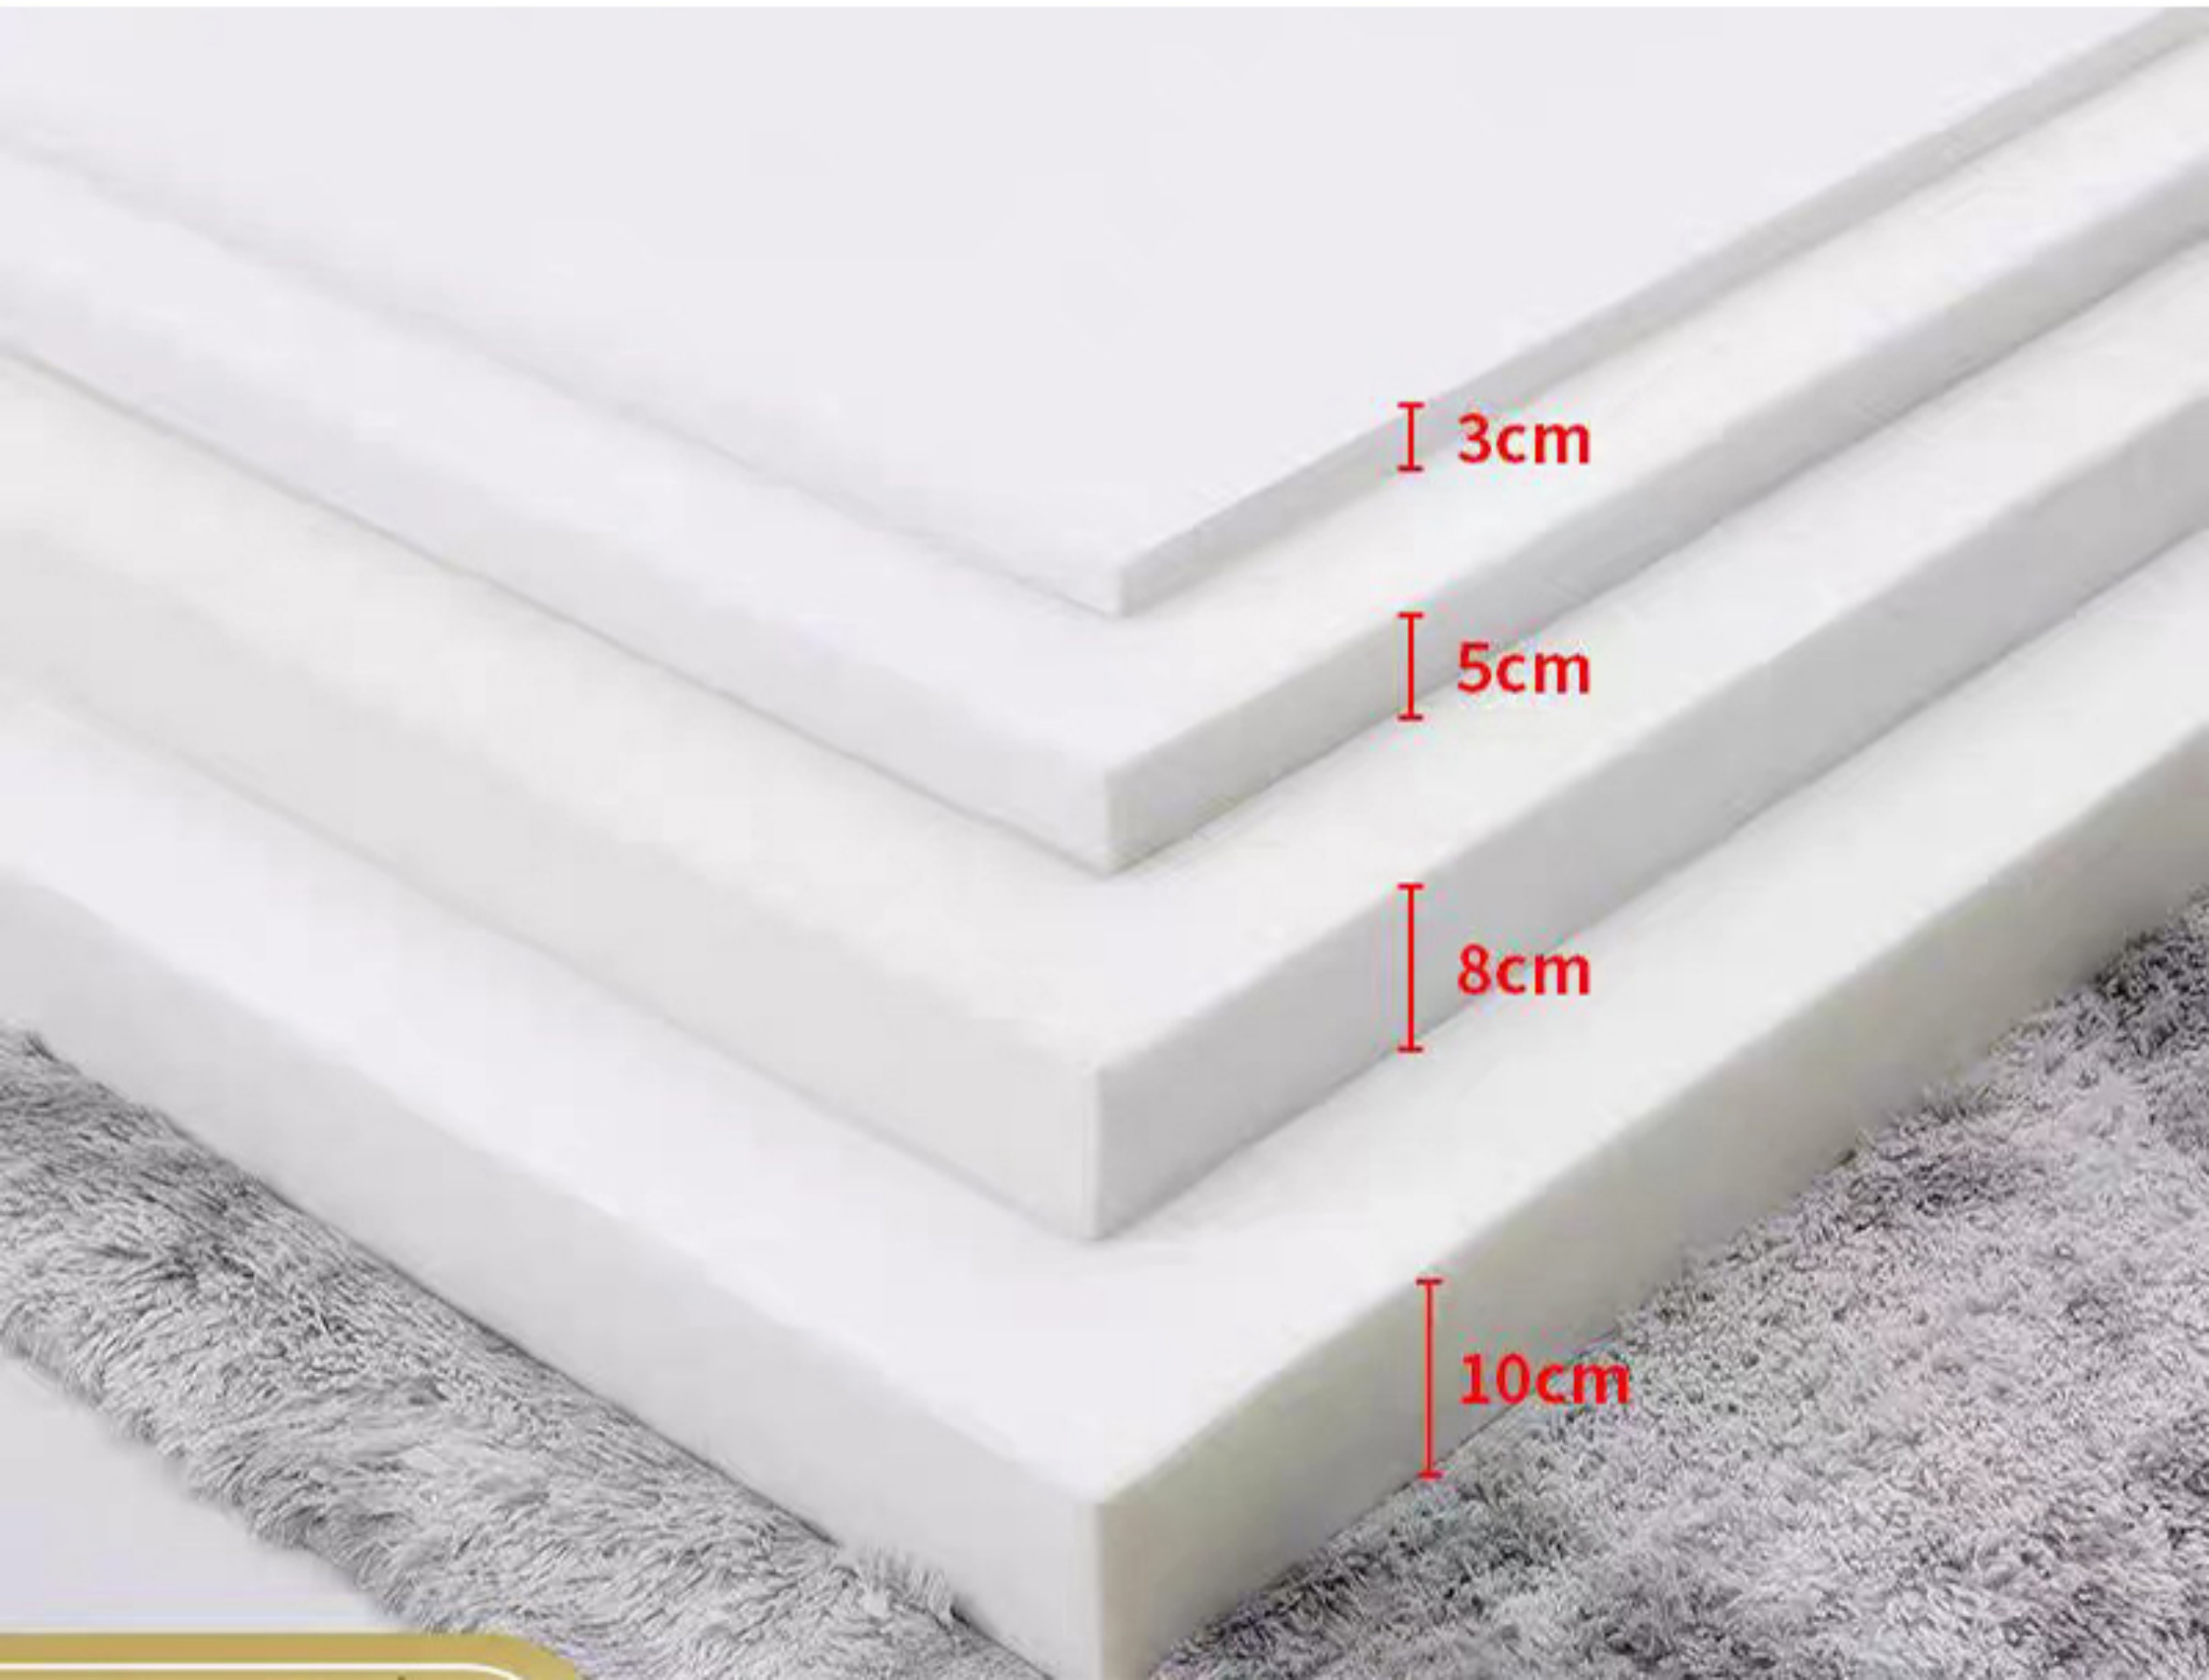

Filled with a whole sheet of anti-pressure rebound

The whole sponge filling design, more soft, effective support is not easy to deform.

Army Green

Dark Blue

Land Yellow

Olive green

Flame Blue

Pure self-color

Ergonomic spine protection and deep sleep

Good softness and support effect, in line with the human body curve uniform support, long sleep is not easy to collapse

Foldable storage does not take up space

The mattress is soft and foldable, convenient for storage and transportation.

Size and thickness, as you choose

Meet any of your needs Support customization

Fine sponge density

lasting compression resistance, not deformed, durable

Foldable storage does not take up space

The mattress is soft and foldable
convenient for storage and transportation.